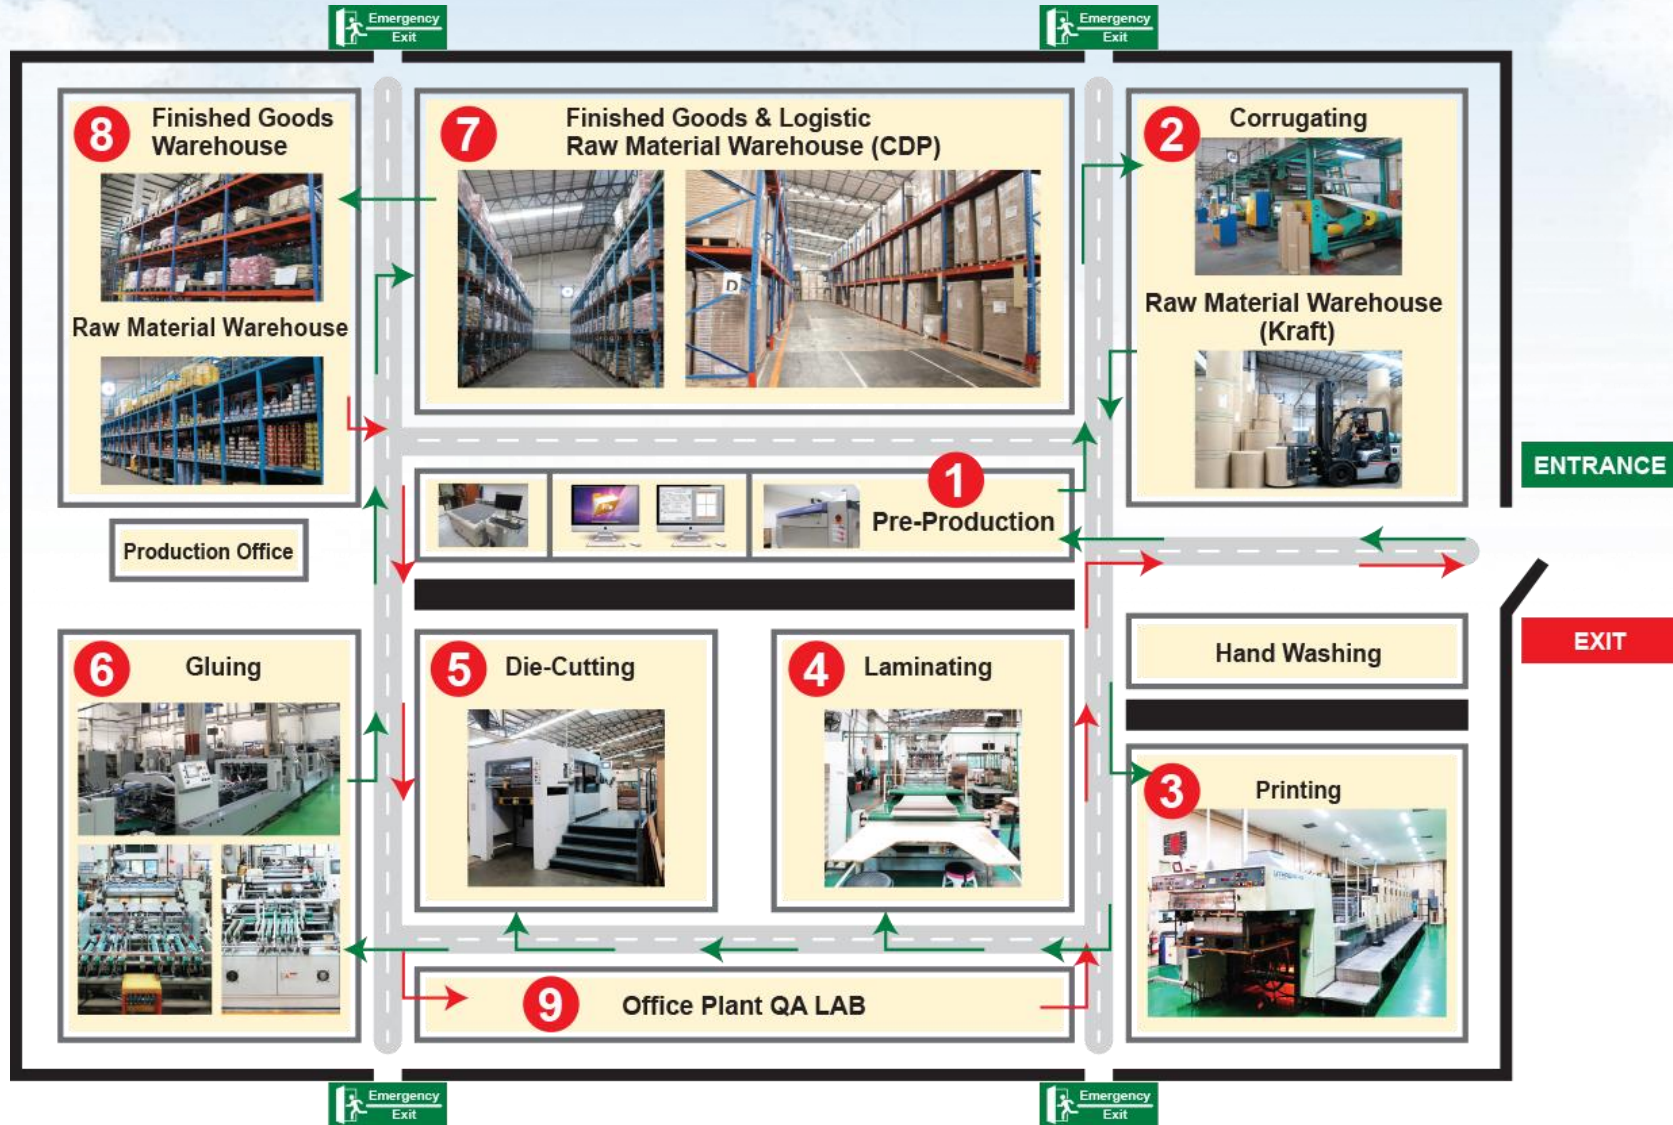

Laminating Machine (2 units)

Die Cutting Machine (4 units)

Paper Stripping Machine (1 unit)

Auto Gluing Machine (5 units)

Semi Auto Gluing Machine (2 units)

Hologram Sticker Machine (1 unit, 2 channels)

Window Patching Machine (2 units)

Gateway to Africa

Dar Es Salam
Zanzibar
Nairobi
Casablanca

Factory Map Visit

TPP Today

- PULL TOGETHER
- SHOW DISCIPLINE
- PROMOTE QUALITY
- STRENGTHEN SAFETY

“ THANK YOU ”

YOUR TRUST IS OUR PRIORITY PROMISE