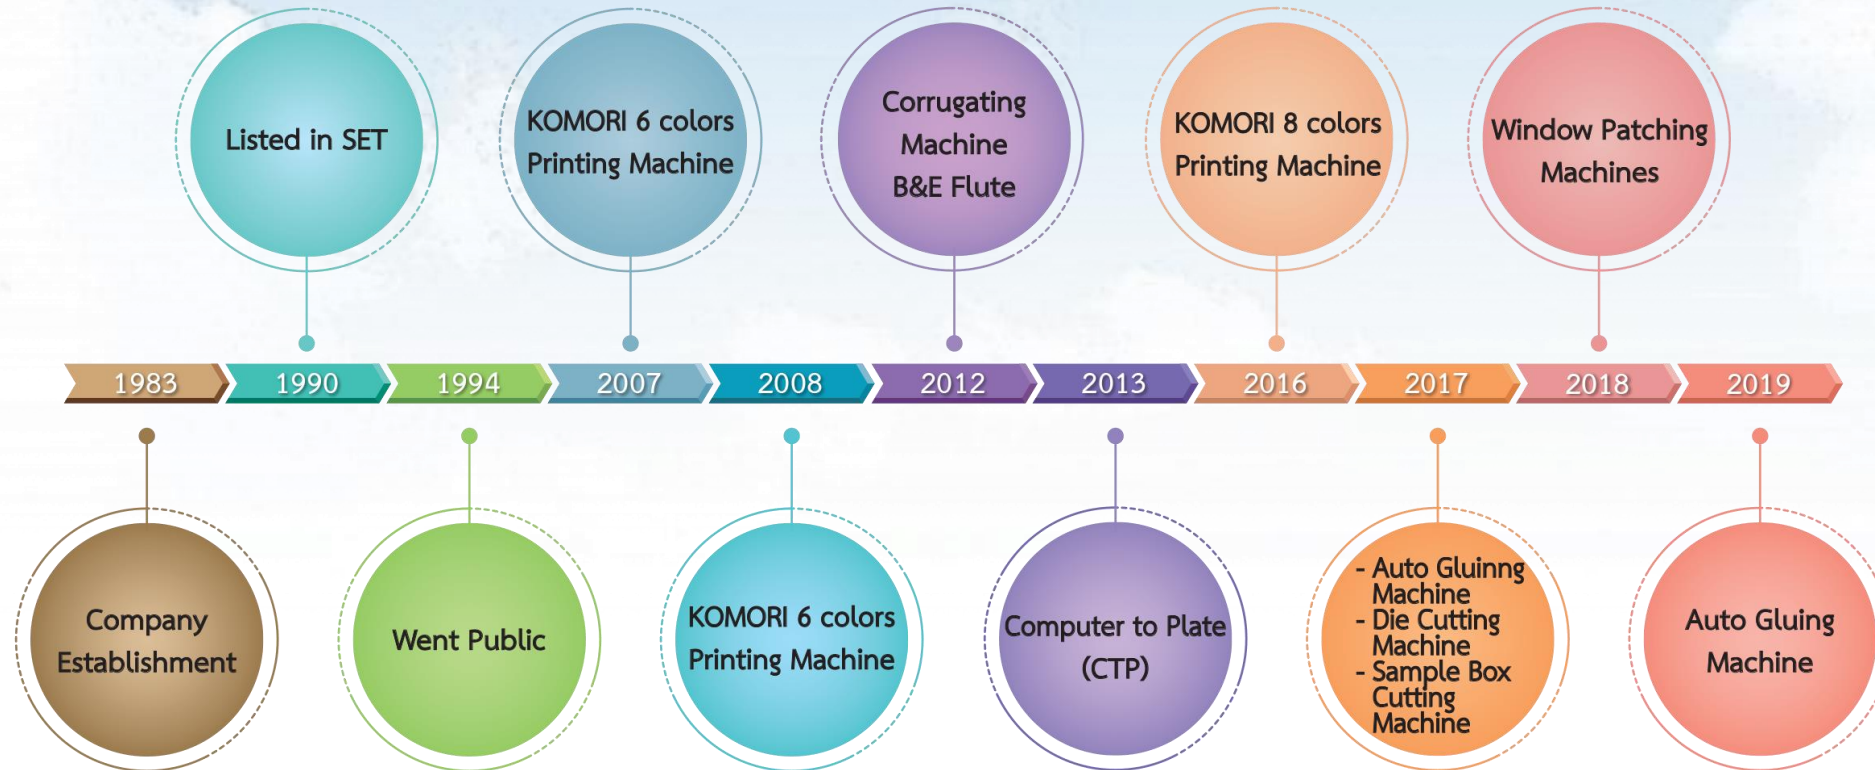

TPP INTERNATIONAL COMPANY LIMITED

- Established on 19 January 1993
- Registered Capital Baht 100 mil. (USD 2.94 mil.)

الطيران العُماني
OMAN AIR

الشحن
CARGO

Our Company

- Land : 31.5 Rai (50,400 sqm)
- Floor Space : 16,000 sqm
- No. of Employees : ~ 180-200
- Registered and Paid-Up Capital : Baht 375 million
- Production Capacity : 15,000 tons/year (60 millions sheets/year)
- Location : 9/9 Moo 6 Kingkaew Road Samutprakarn 10540 Thailand
- Close to Suvarnabhumi Airport, secured area from flooding & easy access by air, sea, and land